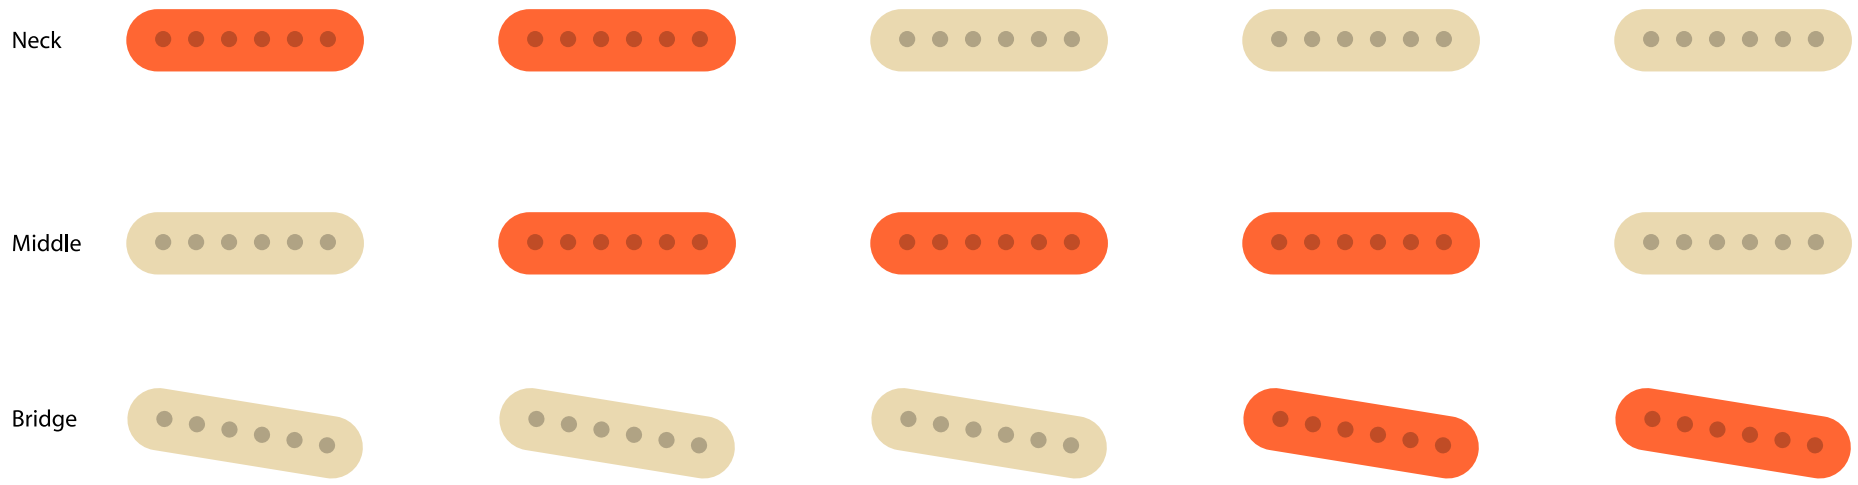

S-1 Switch Up (Off)

S-1 Switch Down (On)

In Series and Out-of-Phase and in Parallel with neck pup

Out-of-Phase and in Series with Special Tone Capacitor

In Series

In Series

In Series