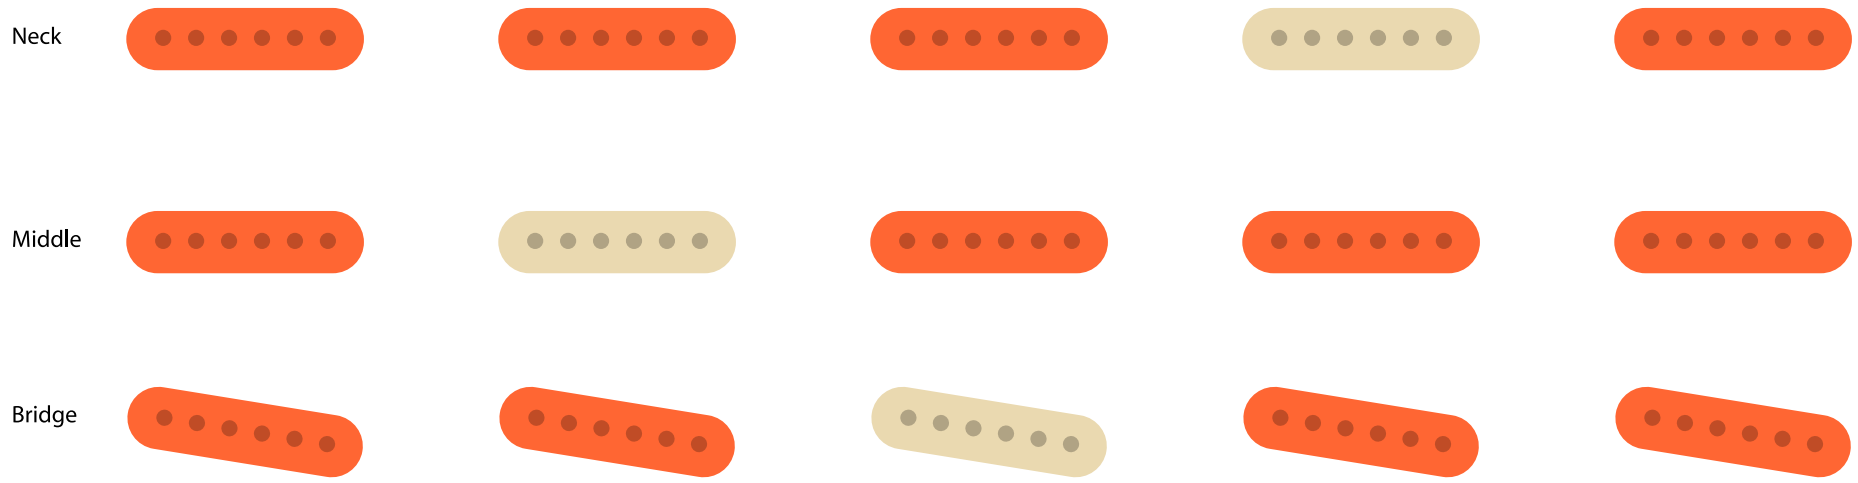

S-1 Switch Up (Off)

S-1 Switch Down (On)

In Series and Out-of-Phase and in Parallel with neck pup

Out-of-Phase and in Series with Special Tone Capacitor

In Series

In Series

In Series